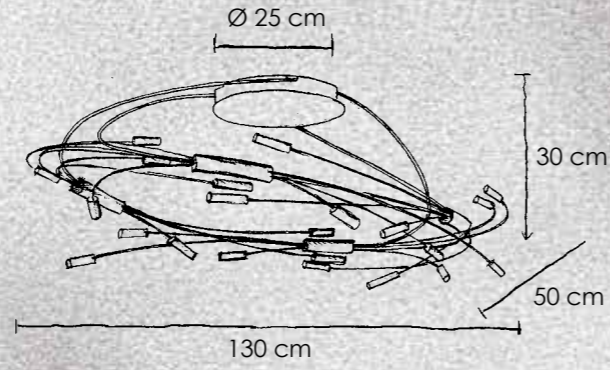

2

> 1 Wandleuchte / wall lamp

6 x G4 - 10 W

118 506 ..

> 2 Deckenleuchte oval / ceiling lamp

24 x G4 - 10 W

118 824 ..

> 3 Deckenleuchte / ceiling lamp

30 x G4 - 10 W

118 830 ..

> 4 Deckenleuchte / ceiling lamp

18 x G4 - 10 W

118 818 ..

elektronischer Trafo / electronic transformer

05 - matt / glänzend vergoldet 24 Karat

gold plated, mat / bright 24 carat

24 - Chrom matt / Edelstahl poliert

mat chrome / polished stainless steel

> Glas / glass 707 194 00

incl.