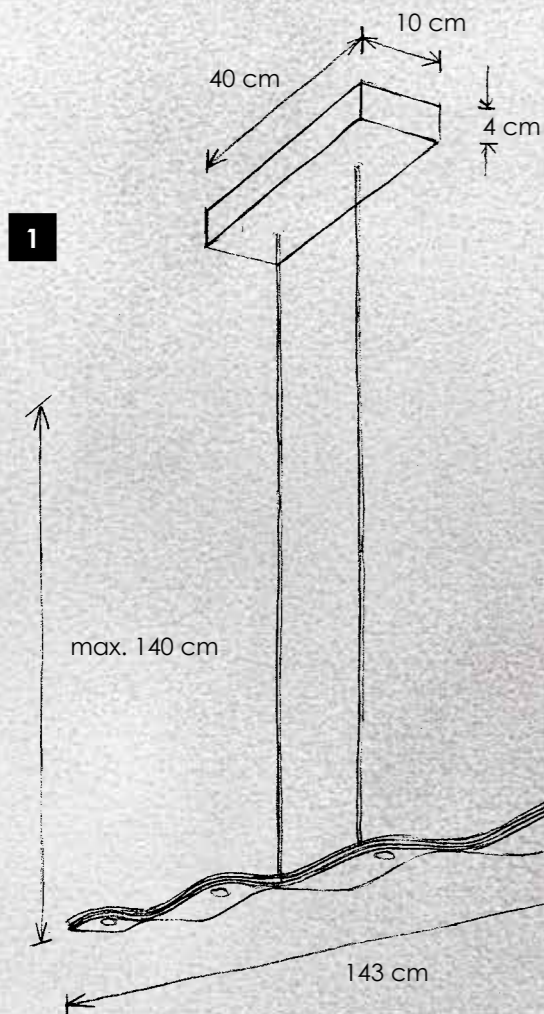

The table lamp is supplied with a red clip. Optionally you may order the clip in transparent or black colour.

706 512 00 – transparent
706 512 11 – rot / red
706 512 31 – schwarz / black

incl. LED-Band 2700 K – Ra85