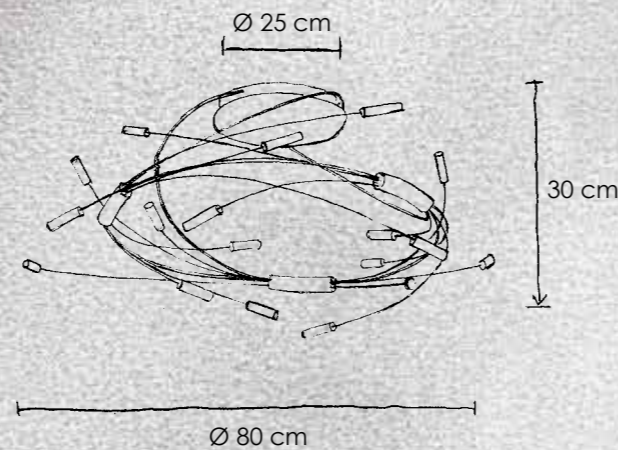

4

> 1 Wandleuchte / wall lamp

6 x G4 - 10 W

118 506 ..

> 2 Deckenleuchte oval / ceiling lamp

24 x G4 - 10 W

118 824 ..

> 3 Deckenleuchte / ceiling lamp

30 x G4 - 10 W

118 830 ..

> 4 Deckenleuchte / ceiling lamp

18 x G4 - 10 W

118 818 ..

elektronischer Trafo / electronic transformer

05 - matt / glänzend vergoldet 24 Karat

gold plated, mat / bright 24 carat

24 - Chrom matt / Edelstahl poliert

mat chrome / polished stainless steel

> Glas / glass 707 194 00

incl.