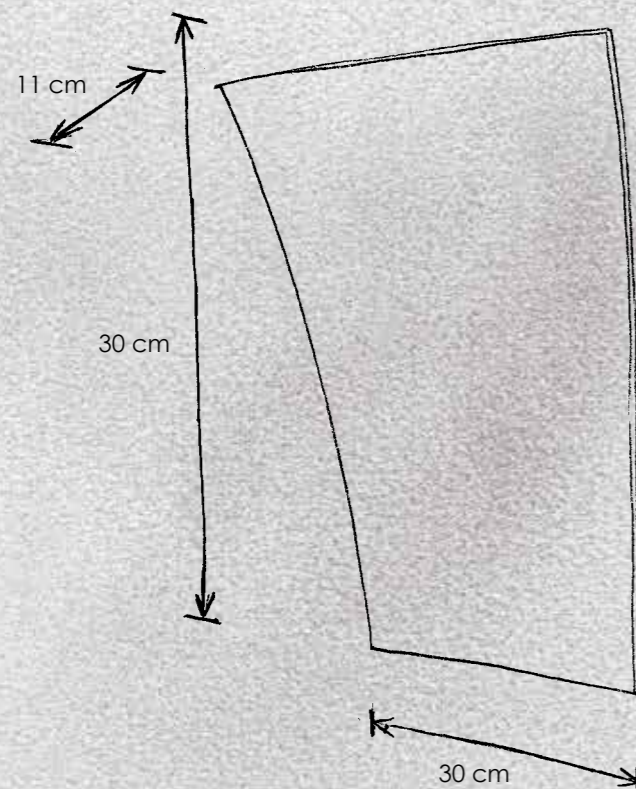

> **Wandleuchte** Ausrichtung rechts
wall lamp alignment to the right
1 x HV-LED – 8,7 W (750 lm cpl.)
447 501 ..

> **Wandleuchte** Ausrichtung links
wall lamp alignment to the left
1 x HV-LED – 8,7 W (750 lm cpl.)
447 510 ..

- 01 – mattweiß / white
- 02 – Aluminium geschliffen / smoothed aluminium
- 35 – Betonoptik / concrete look
- 41 – Blattkupfer / copper foil

incl. LED 2700 K – Ra80