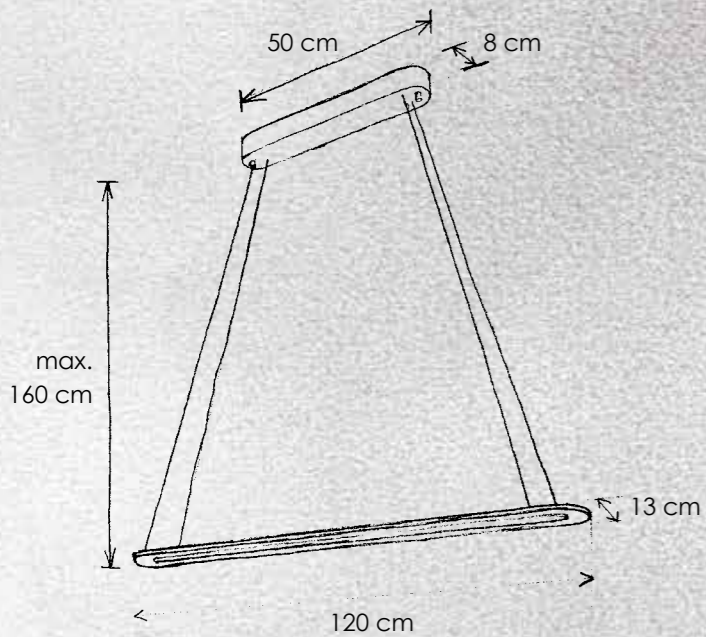

EOS

**So individuell kann Anpassung sein
Adaptation has never been so customised**

EOS kombiniert zwei LED-Lichtquellen mit unterschiedlichen Farbtemperaturen, die nahezu alle Lichtstimmungen zwischen kühlem und warmem Licht möglich machen und getrennt geschaltet und gedimmt werden können. Dadurch können Sie eine Vielzahl von Lichtstimmungen schaffen, perfekt auf die Anforderungen der jeweiligen Situation eingestellt.

EOS combines two LED light sources with different colour temperatures which enable almost all of the light moods from cool to warm light to be reproduced, in addition to it being possible to switch them separately and dim them. This enables you to create numerous light moods which are perfectly adapted to the requirements of the given situation.

> Pendelleuchte / hanging lamp

4 x LED – 3,5 W – 3.500 K 330 lm
6 x LED – 3,5 W – 2.700 K 310 lm (3.180 lm cpl.)

**260 910 00 Aluminium geschliffen
smoothed aluminium**

> Pendelleuchte / hanging lamp

4 x LED – 3,5 W – 2.700 K 310 lm
6 x LED – 3,5 W – 2.700 K 310 lm (3.100 lm cpl.)

**260 910 09 Aluminium geschliffen
smoothed aluminium**