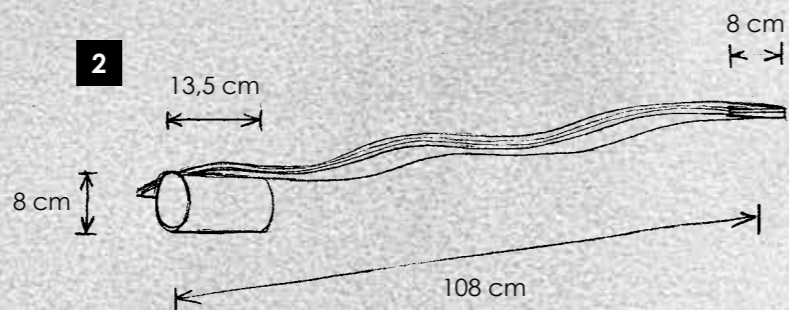

The table lamp is supplied with a red clip. Optionally you may order the clip in transparent or black colour.

706 512 00 – transparent
706 512 11 – rot / red
706 512 31 – schwarz / black

incl. LED-Band 2700 K – Ra85