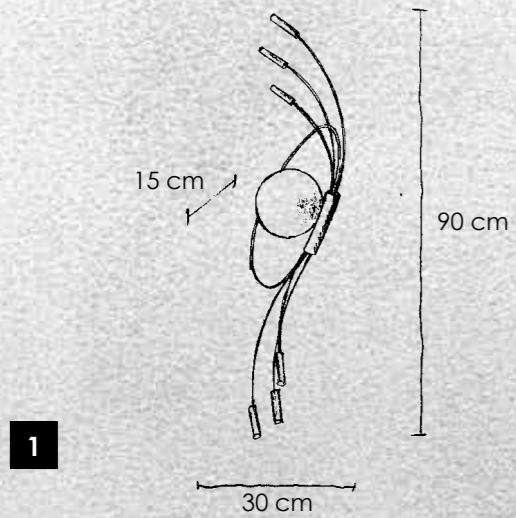

1

> 1 Wandleuchte / wall lamp

6 x G4 - 10 W

118 506 ..

> 2 Deckenleuchte oval / ceiling lamp

24 x G4 - 10 W

118 824 ..

> 3 Deckenleuchte / ceiling lamp

30 x G4 - 10 W

118 830 ..

> 4 Deckenleuchte / ceiling lamp

18 x G4 - 10 W

118 818 ..

elektronischer Trafo / electronic transformer

05 - matt / glänzend vergoldet 24 Karat

gold plated, mat / bright 24 carat

24 - Chrom matt / Edelstahl poliert

mat chrome / polished stainless steel

> Glas / glass 707 194 00

incl.