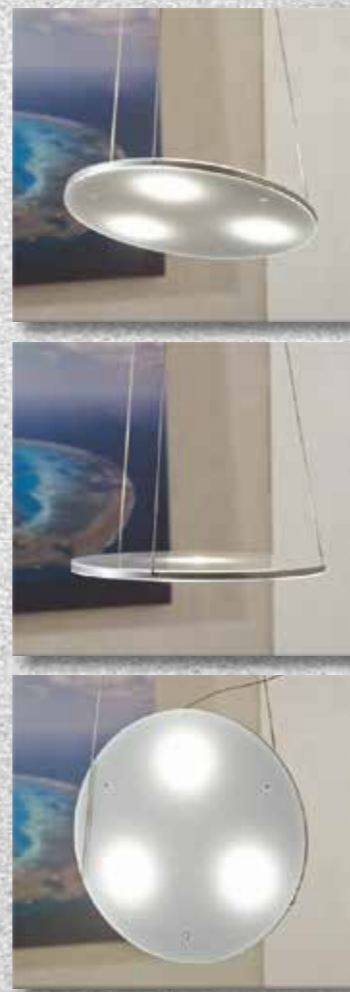

incl. LED 2700 K – Ra80

> **Pendelleuchte** dimmbar, Lichtelement um 180° kippbar
hanging lamp dimmable, light element tiltable by 180°
 3 x LED – 4,5 W – 420 lm
 1 x LED – 13 W – 885 lm (2.145 lm cpl.)