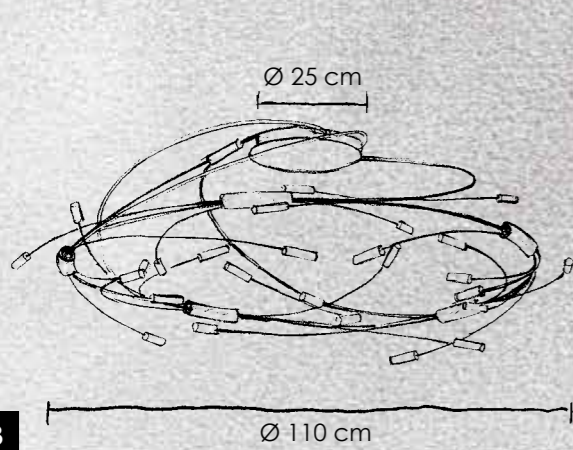

3

4

> 1 Wandleuchte / wall lamp

6 x G4 - 10 W

118 506 ..

> 2 Deckenleuchte oval / ceiling lamp

24 x G4 - 10 W

118 824 ..

> 3 Deckenleuchte / ceiling lamp

30 x G4 - 10 W

118 830 ..

> 4 Deckenleuchte / ceiling lamp

18 x G4 - 10 W

118 818 ..

elektronischer Trafo / electronic transformer

05 - matt / glänzend vergoldet 24 Karat

gold plated, mat / bright 24 carat

24 - Chrom matt / Edelstahl poliert

mat chrome / polished stainless steel

> Glas / glass 707 194 00

incl.