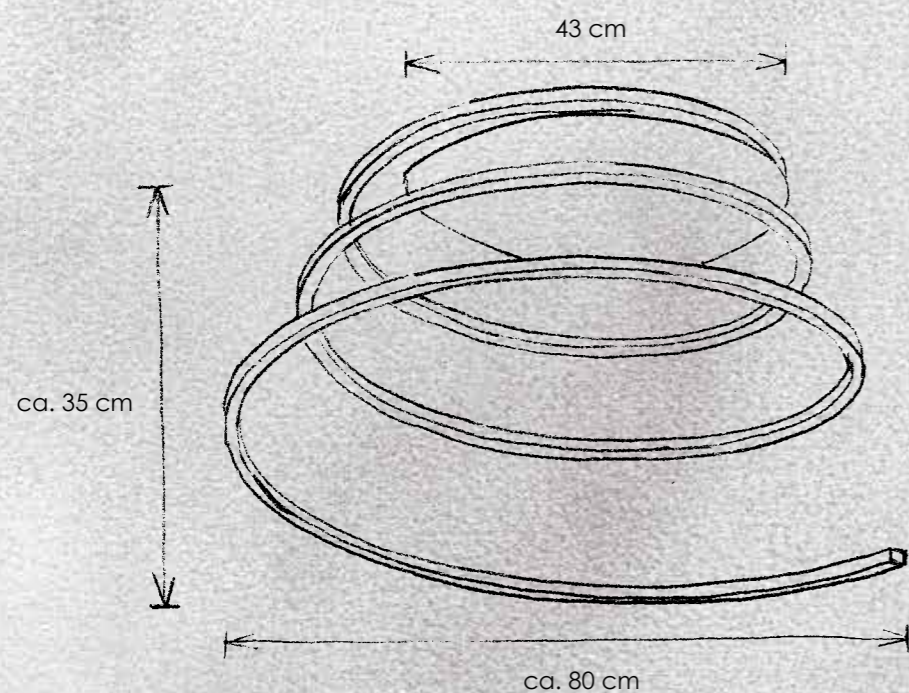

incl. LED-Band 2700 K – Ra85

> **Deckenleuchte** dimmbar per mitgelieferter Fernbedienung
ceiling lamp dimmable using the included remote control
 LED-Band – 48 W – 3.900 lm (3.900 lm cpl.)

307 800 09 Spirale: Aluminium geschliffen und lackiert
Deckenschale: Blatt-Aluminium
helix: smoothed and painted aluminium
cover bowl: aluminium-leaf