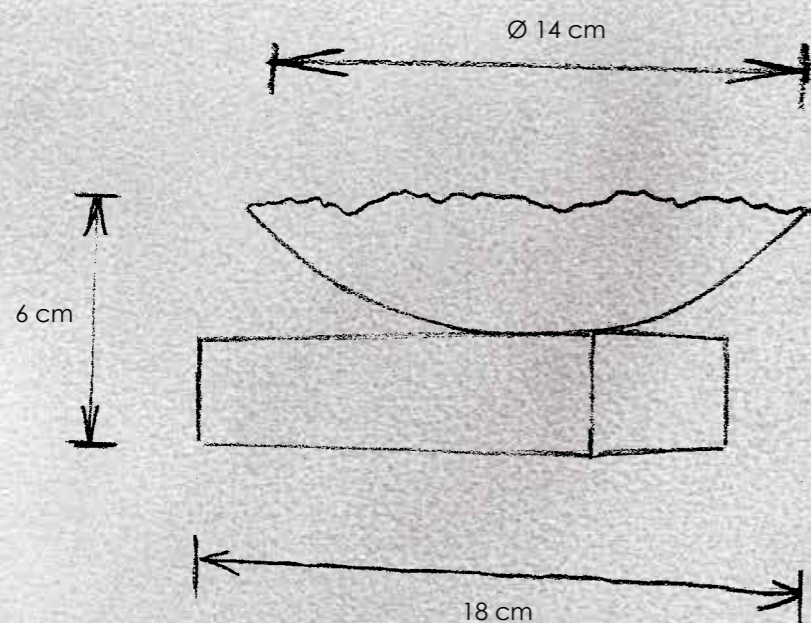

> **Wandleuchte** nicht dimmbar
wall lamp can not be dimmed
2 x LED – 3,2 W – 310 lm (620 lm cpl.)

229 502 09 Aluminium geschliffen / Schale: Blattgold
smoothed aluminium / bowl: gold leaf

incl. LED 2700 K – Ra85