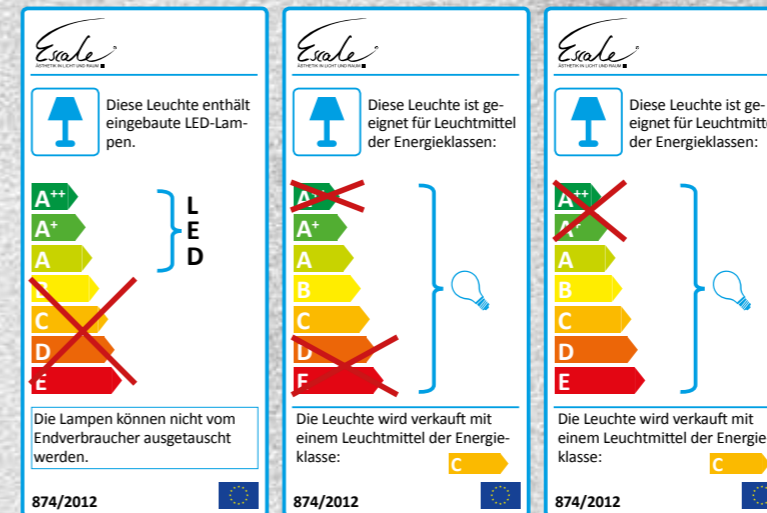

Bei allen Leuchten, die in unserem Katalog mit diesem Symbol gekennzeichnet sind, bieten wir ein CASAMBI Modul als Zubehör an. Dieses auf die Leuchte abgestimmte Modul kann von Ihrem Fachmann an der Leuchte angeschlossen werden. Es ermöglicht das Dimmen Ihrer Leuchte über den normalen Lichtschalter und/oder über eine App (CASAMBI) per Smartphone bzw. Tablet. Bestellen Sie dieses CASAMBI zusätzlich zu Ihrer Leuchte mit der im Katalog angegebenen Artikelnummer und erleben Sie mit ESCALE und CASAMBI die Zukunft der LED Leuchten.

CASAMBI MODULE AS AN ACCESSORY

For all lamps marked in our catalog with this symbol we offer a CASAMBI module as an accessory. This module – matching with the light fixture – can be connected to your light fixture from your specialist. It allows you to dim your light by means of the normal light switch and / or via an app (CASAMBI) on your smartphone or tablet. Order this CASAMBI module additionally to your light fixture indicating the item number stated in the catalogue and experience with ESCALE and CASAMBI the future of LED lighting.

EU-LABEL

Zuordnung Energieverbrauchskennzeichnung

Die Auszeichnungen der EU-Label auf den einzelnen Katalogseiten bezieht sich auf alle Leuchten der auf dieser Seite befindlichen Produktfamilie.

Assignment energy labeling

The EU labels shown on each catalogue page refer to all light fixtures of one product family shown on that page.

DIMMER

Dimmerempfehlungen / dimmer recommendations

Unsere aktuellen Dimmerempfehlungen finden Sie hier:

Our up-to-date dimmer recommendations can be found here: