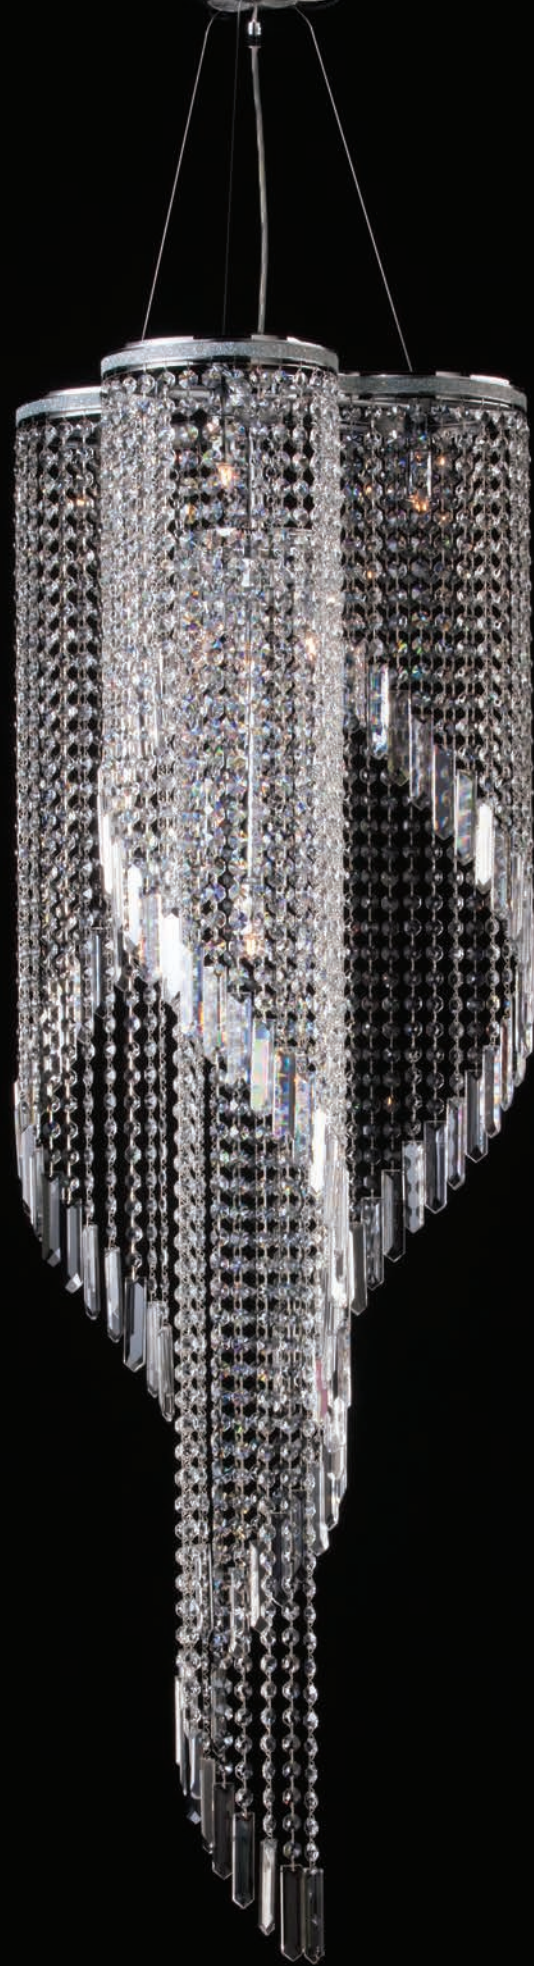

Ref.
B695

Suspension Lamp

Sizes Ø x H cm:

45 x 60

45 x 125

54 x 175

Crystal: Asfour

Finishes: Gold, Chrome, Brass